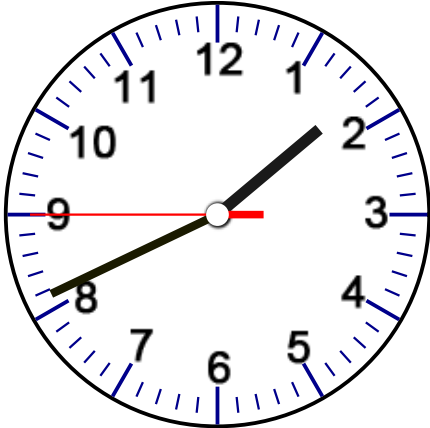

# Reading the Time

Name \_\_\_\_\_ Date \_\_\_\_\_

Write the time that each clock is showing.

The time is \_\_\_\_\_

The time is \_\_\_\_\_

The time is \_\_\_\_\_

The time is \_\_\_\_\_

The time is \_\_\_\_\_

The time is \_\_\_\_\_

## A N S W E R   K E Y

Write the time that each clock is showing.

The time is 1:40:45

The time is 9:05:35

The time is 2:25:15

The time is 12:10:00

The time is 2:15:35

The time is 4:40:40