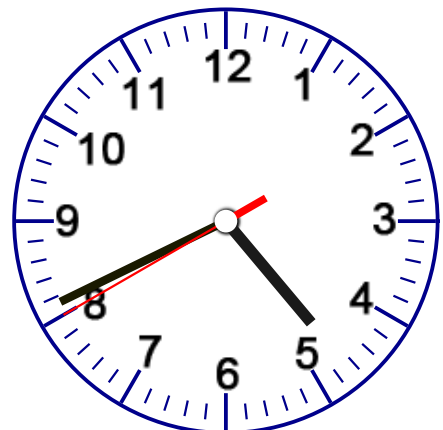

# Reading the Time

Name \_\_\_\_\_ Date \_\_\_\_\_

Write the time that each clock is showing.

The time is \_\_\_\_\_

The time is \_\_\_\_\_

The time is \_\_\_\_\_

The time is \_\_\_\_\_

The time is \_\_\_\_\_

The time is \_\_\_\_\_

## A N S W E R   K E Y

Write the time that each clock is showing.

The time is 1:40:45

The time is 9:05:35

The time is 2:25:15

The time is 12:10:00

The time is 2:15:35

The time is 4:40:40