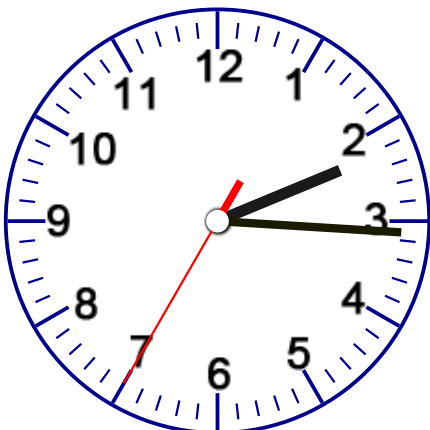

# Reading the Time

Name \_\_\_\_\_ Date \_\_\_\_\_

Write the time that each clock is showing.

The time is \_\_\_\_\_

The time is \_\_\_\_\_

The time is \_\_\_\_\_

The time is \_\_\_\_\_

The time is \_\_\_\_\_

The time is \_\_\_\_\_

## A N S W E R   K E Y

Write the time that each clock is showing.

The time is 1:40:45

The time is 9:05:35

The time is 2:25:15

The time is 12:10:00

The time is 2:15:35

The time is 4:40:40