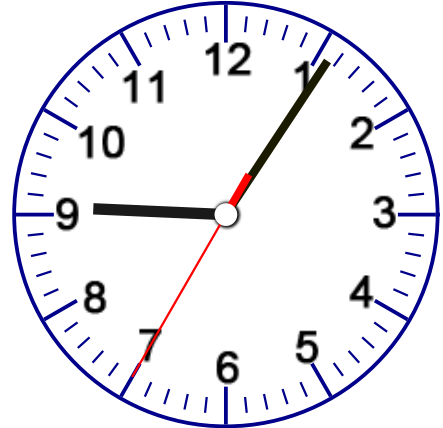

# Reading the Time

Name \_\_\_\_\_ Date \_\_\_\_\_

Write the time that each clock is showing.

The time is \_\_\_\_\_

The time is \_\_\_\_\_

The time is \_\_\_\_\_

The time is \_\_\_\_\_

The time is \_\_\_\_\_

The time is \_\_\_\_\_

## A N S W E R   K E Y

Write the time that each clock is showing.

The time is 1:40:45

The time is 9:05:35

The time is 2:25:15

The time is 12:10:00

The time is 2:15:35

The time is 4:40:40