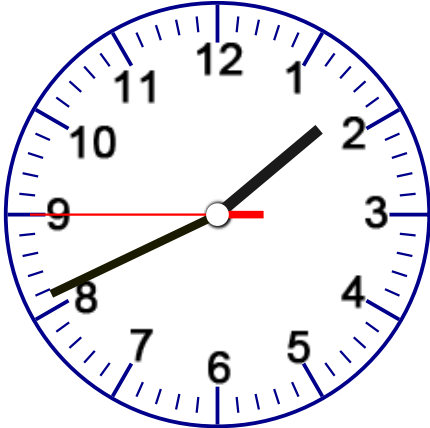

# Reading the Time

Name \_\_\_\_\_ Date \_\_\_\_\_

Write the time that each clock is showing.

The time is \_\_\_\_\_

The time is \_\_\_\_\_

The time is \_\_\_\_\_

The time is \_\_\_\_\_

The time is \_\_\_\_\_

The time is \_\_\_\_\_

## A N S W E R   K E Y

Write the time that each clock is showing.

The time is 1:40:45

The time is 9:05:35

The time is 2:25:15

The time is 12:10:00

The time is 2:15:35

The time is 4:40:40