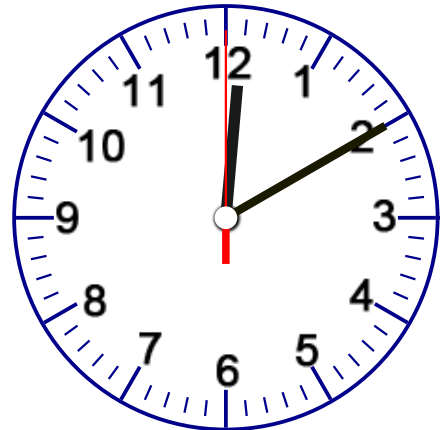

# Reading the Time

Name \_\_\_\_\_ Date \_\_\_\_\_

Write the time that each clock is showing.

The time is \_\_\_\_\_

The time is \_\_\_\_\_

The time is \_\_\_\_\_

The time is \_\_\_\_\_

The time is \_\_\_\_\_

The time is \_\_\_\_\_

## A N S W E R   K E Y

Write the time that each clock is showing.

The time is 1:40:45

The time is 9:05:35

The time is 2:25:15

The time is 12:10:00

The time is 2:15:35

The time is 4:40:40