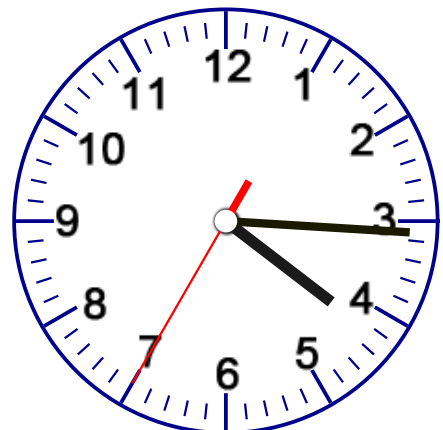

# Reading the Time

Name \_\_\_\_\_ Date \_\_\_\_\_

Write the time that each clock is showing.

The time is \_\_\_\_\_

The time is \_\_\_\_\_

The time is \_\_\_\_\_

The time is \_\_\_\_\_

The time is \_\_\_\_\_

The time is \_\_\_\_\_

## A N S W E R   K E Y

Write the time that each clock is showing.

The time is 1:40:45

The time is 9:05:35

The time is 2:25:15

The time is 12:10:00

The time is 2:15:35

The time is 4:40:40