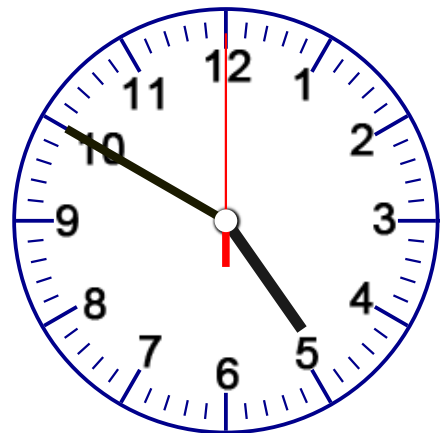

Name _____ Date _____

Write the time that each clock is showing.

The time is _____

The time is _____

The time is _____

The time is _____

The time is _____

The time is _____

A N S W E R K E Y

Write the time that each clock is showing.

The time is 12:00:00

The time is 5:15:10

The time is 9:15:45

The time is 4:50:00

The time is 11:10:10

The time is 1:35:50