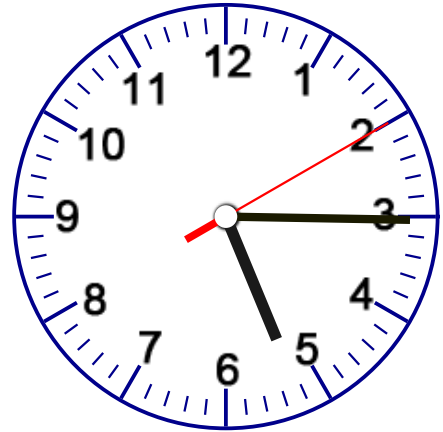

Name _____ Date _____

Write the time that each clock is showing.

The time is _____

The time is _____

The time is _____

The time is _____

The time is _____

The time is _____

A N S W E R K E Y

Write the time that each clock is showing.

The time is 12:00:00

The time is 5:15:10

The time is 9:15:45

The time is 4:50:00

The time is 11:10:10

The time is 1:35:50