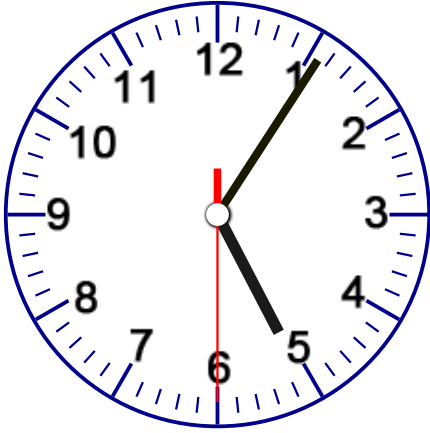

Name _____ Date _____

Write the time that each clock is showing.

The time is _____

The time is _____

The time is _____

The time is _____

The time is _____

The time is _____

A N S W E R K E Y

Write the time that each clock is showing.

The time is 5:05:30

The time is 3:35:30

The time is 10:45:55

The time is 12:10:50

The time is 7:35:55

The time is 1:55:45