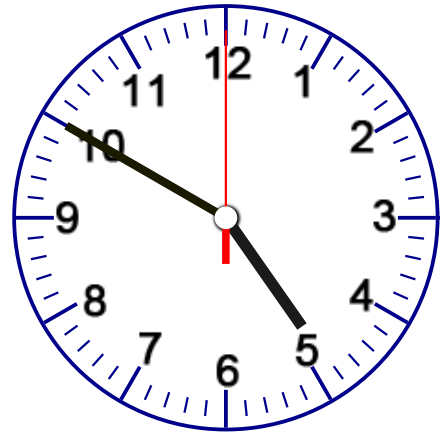

Name _____ Date _____

Write the time that each clock is showing.

The time is _____

The time is _____

The time is _____

The time is _____

The time is _____

The time is _____

A N S W E R K E Y

Write the time that each clock is showing.

The time is 12:00:00

The time is 5:15:10

The time is 9:15:45

The time is 4:50:00

The time is 11:10:10

The time is 1:35:50