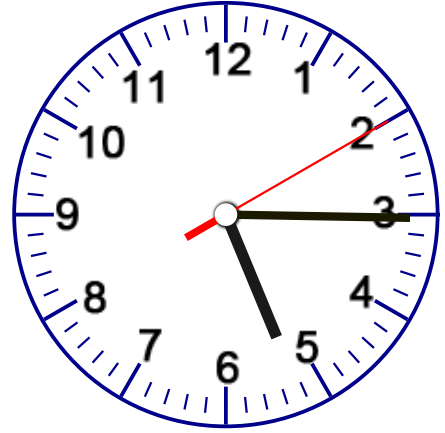

Name _____ Date _____

Write the time that each clock is showing.

The time is _____

The time is _____

The time is _____

The time is _____

The time is _____

The time is _____

A N S W E R K E Y

Write the time that each clock is showing.

The time is 12:00:00

The time is 5:15:10

The time is 9:15:45

The time is 4:50:00

The time is 11:10:10

The time is 1:35:50