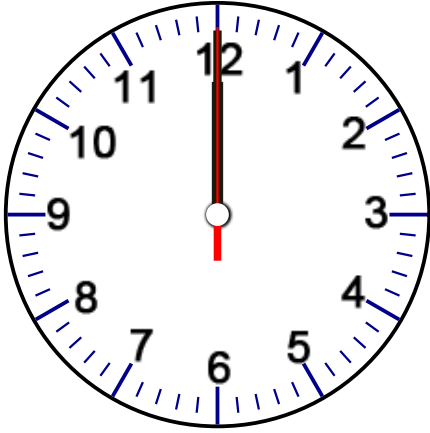

Name _____ Date _____

Write the time that each clock is showing.

The time is _____

The time is _____

The time is _____

The time is _____

The time is _____

The time is _____

A N S W E R K E Y

Write the time that each clock is showing.

The time is 12:00:00

The time is 5:15:10

The time is 9:15:45

The time is 4:50:00

The time is 11:10:10

The time is 1:35:50