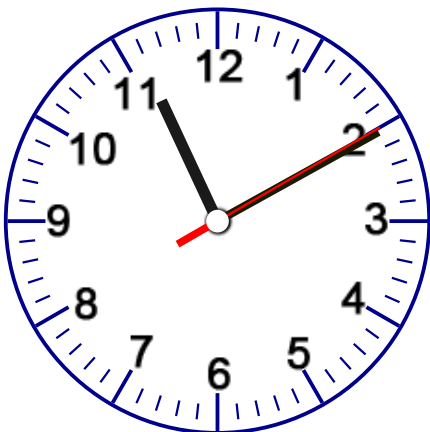

Name _____ Date _____

Write the time that each clock is showing.

The time is _____

The time is _____

The time is _____

The time is _____

The time is _____

The time is _____

A N S W E R K E Y

Write the time that each clock is showing.

The time is 12:00:00

The time is 5:15:10

The time is 9:15:45

The time is 4:50:00

The time is 11:10:10

The time is 1:35:50