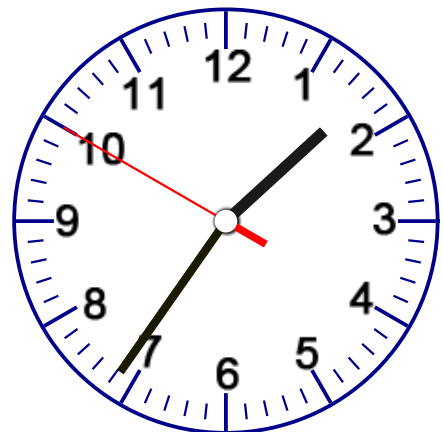

Name _____ Date _____

Write the time that each clock is showing.

The time is _____

The time is _____

The time is _____

The time is _____

The time is _____

The time is _____

A N S W E R K E Y

Write the time that each clock is showing.

The time is 12:00:00

The time is 5:15:10

The time is 9:15:45

The time is 4:50:00

The time is 11:10:10

The time is 1:35:50