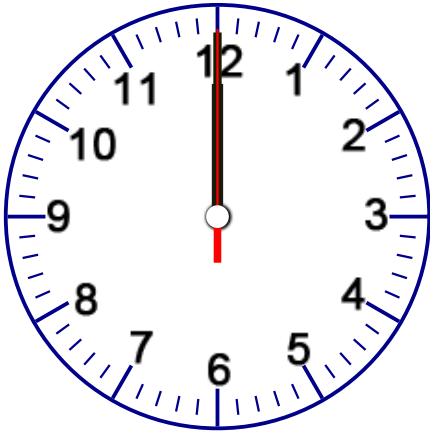

Name _____ Date _____

Write the time that each clock is showing.

The time is _____

The time is _____

The time is _____

The time is _____

The time is _____

The time is _____

A N S W E R K E Y

Write the time that each clock is showing.

The time is 12:00:00

The time is 5:15:10

The time is 9:15:45

The time is 4:50:00

The time is 11:10:10

The time is 1:35:50