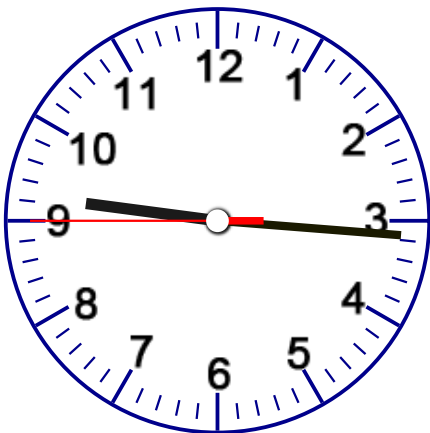

Name _____ Date _____

Write the time that each clock is showing.

The time is _____

The time is _____

The time is _____

The time is _____

The time is _____

The time is _____

A N S W E R K E Y

Write the time that each clock is showing.

The time is 12:00:00

The time is 5:15:10

The time is 9:15:45

The time is 4:50:00

The time is 11:10:10

The time is 1:35:50