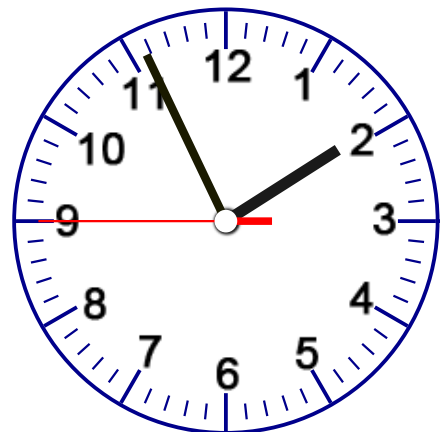

Name _____ Date _____

Write the time that each clock is showing.

The time is _____

The time is _____

The time is _____

The time is _____

The time is _____

The time is _____

A N S W E R K E Y

Write the time that each clock is showing.

The time is 5:05:30

The time is 3:35:30

The time is 10:45:55

The time is 12:10:50

The time is 7:35:55

The time is 1:55:45