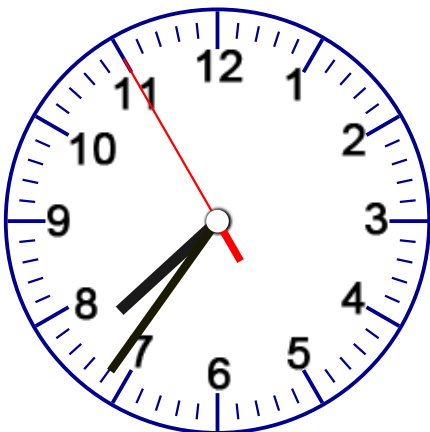

Name _____ Date _____

Write the time that each clock is showing.

The time is _____

The time is _____

The time is _____

The time is _____

The time is _____

The time is _____

A N S W E R K E Y

Write the time that each clock is showing.

The time is 5:05:30

The time is 3:35:30

The time is 10:45:55

The time is 12:10:50

The time is 7:35:55

The time is 1:55:45