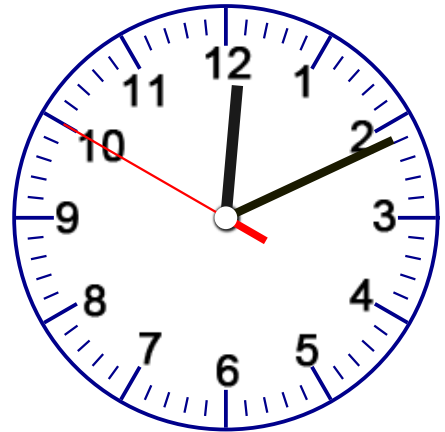

Name _____ Date _____

Write the time that each clock is showing.

The time is _____

The time is _____

The time is _____

The time is _____

The time is _____

The time is _____

A N S W E R K E Y

Write the time that each clock is showing.

The time is 5:05:30

The time is 3:35:30

The time is 10:45:55

The time is 12:10:50

The time is 7:35:55

The time is 1:55:45