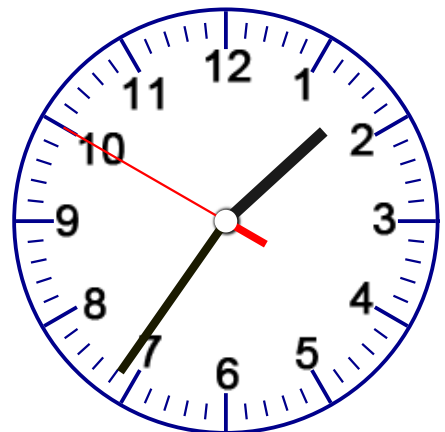

Name _____ Date _____

Write the time that each clock is showing.

The time is _____

The time is _____

The time is _____

The time is _____

The time is _____

The time is _____

A N S W E R K E Y

Write the time that each clock is showing.

The time is 12:00:00

The time is 5:15:10

The time is 9:15:45

The time is 4:50:00

The time is 11:10:10

The time is 1:35:50