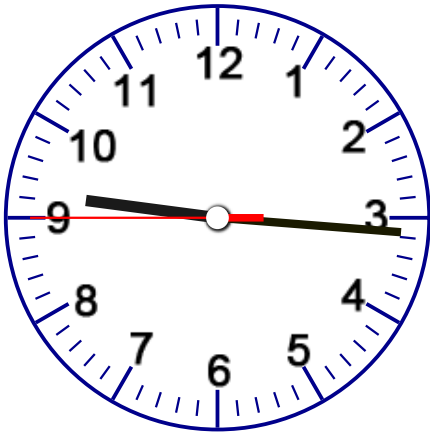

Name _____ Date _____

Write the time that each clock is showing.

The time is _____

The time is _____

The time is _____

The time is _____

The time is _____

The time is _____

A N S W E R K E Y

Write the time that each clock is showing.

The time is 12:00:00

The time is 5:15:10

The time is 9:15:45

The time is 4:50:00

The time is 11:10:10

The time is 1:35:50