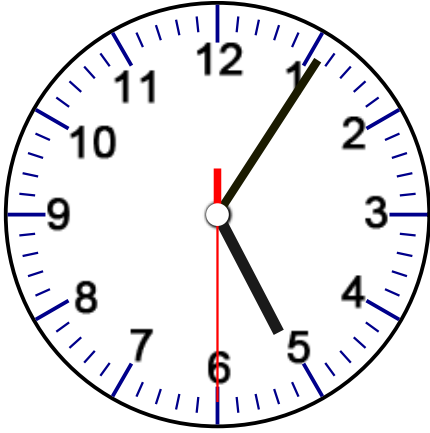

Name _____ Date _____

Write the time that each clock is showing.

The time is _____

The time is _____

The time is _____

The time is _____

The time is _____

The time is _____

A N S W E R K E Y

Write the time that each clock is showing.

The time is 5:05:30

The time is 3:35:30

The time is 10:45:55

The time is 12:10:50

The time is 7:35:55

The time is 1:55:45