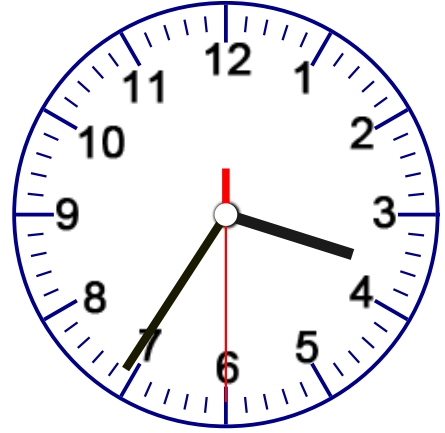

Name _____ Date _____

Write the time that each clock is showing.

The time is _____

The time is _____

The time is _____

The time is _____

The time is _____

The time is _____

A N S W E R K E Y

Write the time that each clock is showing.

The time is 5:05:30

The time is 3:35:30

The time is 10:45:55

The time is 12:10:50

The time is 7:35:55

The time is 1:55:45